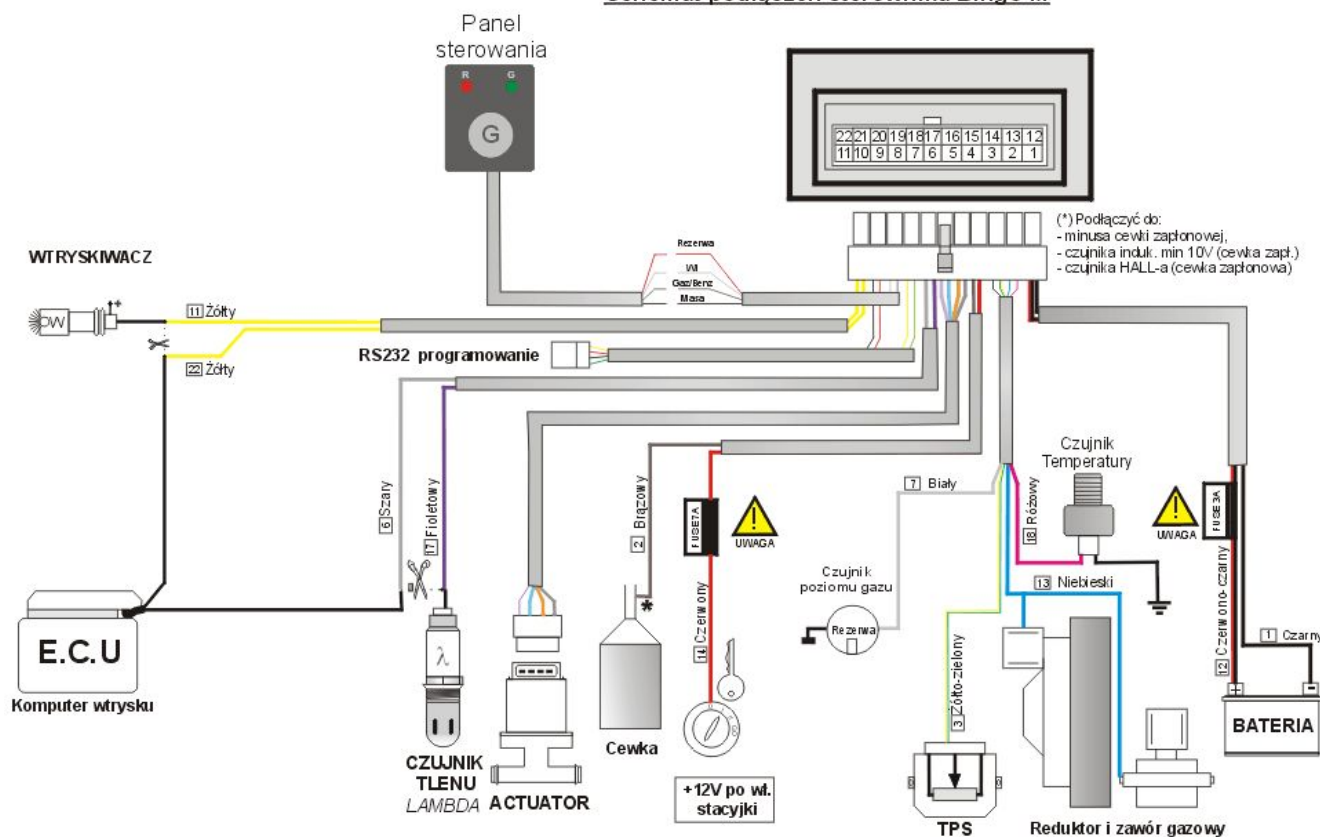

If the car needs a better and more efficient calibration and the NEVO controller installed in the car a grid must be added to the already installed black and NEVO controller to be replaced by technically advanced NEVO PLUS or NEVO PRO.. More details about application Diego G3 3 0 8 2 is available at The program is often located in C: Program Files x86 KME Diego G3 same facility drive as Windows.. The modular solution for adding and replacing system elements enables quick replacement of the control units from NEVO to NEVO PLUS and the addition of the gray wiring.

[Android Unbind Service From Activity Log](#)

Managers and key staff can answer questions over the phone and communicate with retailers through the independent 2-way intercom or broadcast function.. In collaboration with installers who have a daily calibration practice the following improvements were made: FUNC Toolbar provides information about the active features of the controller and always the toolbar seen in today system Working Monitor uses ist.. The mechanism using the OBD data allows: to adjust the dosage according to the gasoline control strategy Monitor system.. work Monitor the actual errors with the ability to delete them. [314 Wheel Horse Manual](#)

Schemat podłączeń sterownika Bingo-M

[Sony Dpp Ex7 Driver For Mac](#)