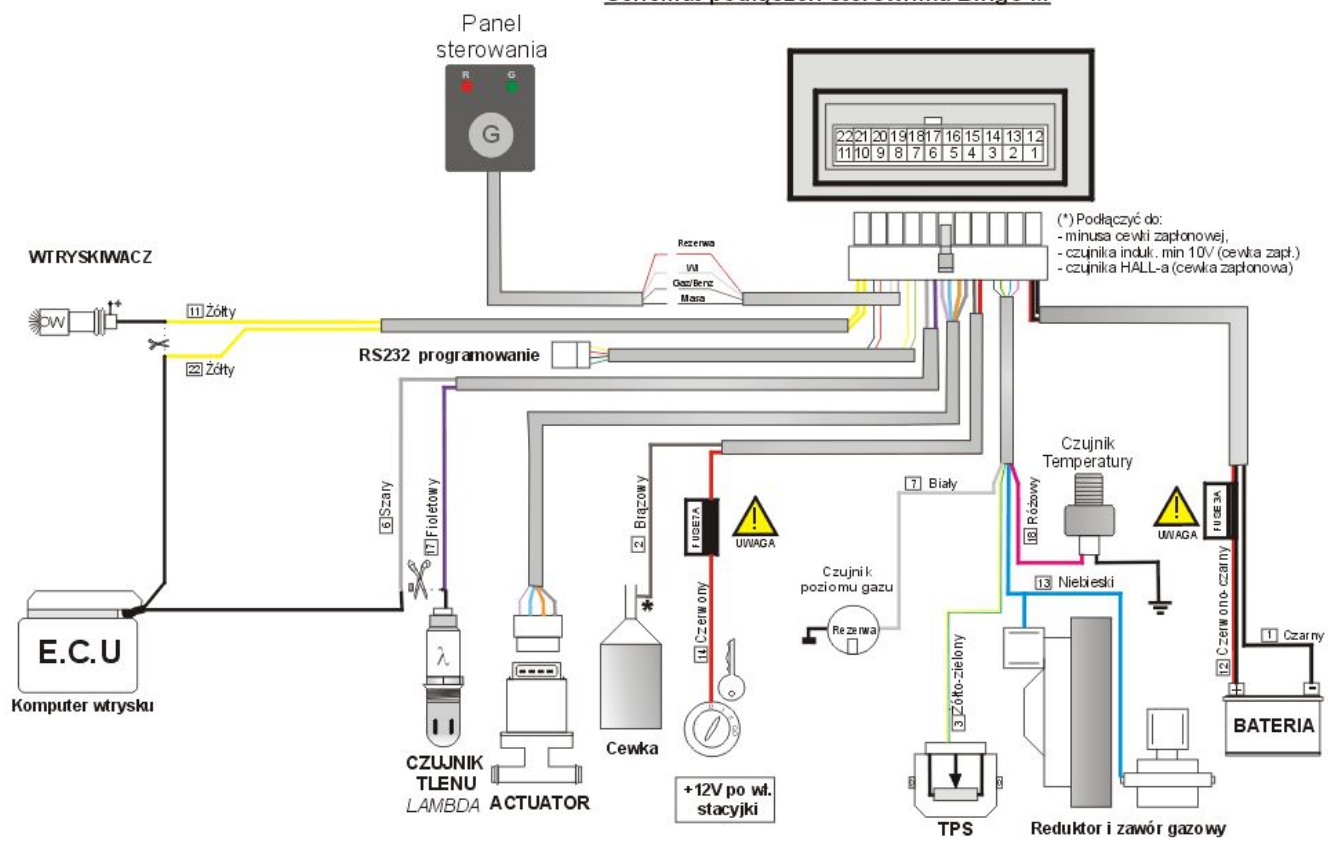

## Schemat podłączeń sterownika Bingo-M

[Kme Diego Software Deutsch Englische](#)

---

**Free Download**

Auf Finnegans Garage Search Series Reception Plugs Accessories English DT Series Assembler English DT Series Connectors Original English Connector DT Series offers good electrical features and weather resistance in an attractive economical and user-friendly Product.

If the car needs a better and more efficient calibration and the NEVO controller installed in the car a grid must be added to the already installed black and NEVO controller to be replaced by technically advanced NEVO PLUS or NEVO PRO.. More details about application Diego G3 3 0 8 2 is available at The program is often located in C: Program Files x86 KME Diego G3 same facility drive as Windows.. The modular solution for adding and replacing system elements enables quick replacement of the control units from NEVO to NEVO PLUS and the addition of the gray wiring.

[Android Unbind Service From Activity Log](#)

Managers and key staff can answer questions over the phone and communicate with retailers through the independent 2-way intercom or broadcast function.. In collaboration with installers who have a daily calibration practice the following improvements were made: FUNC Toolbar provides information about the active features of the controller and always the toolbar seen in today system Working Monitor uses ist.. The mechanism using the OBD data allows: to adjust the dosage according to the gasoline control strategy Monitor system.. work Monitor the actual errors with the ability to delete them. [314 Wheel Horse Manual](#)